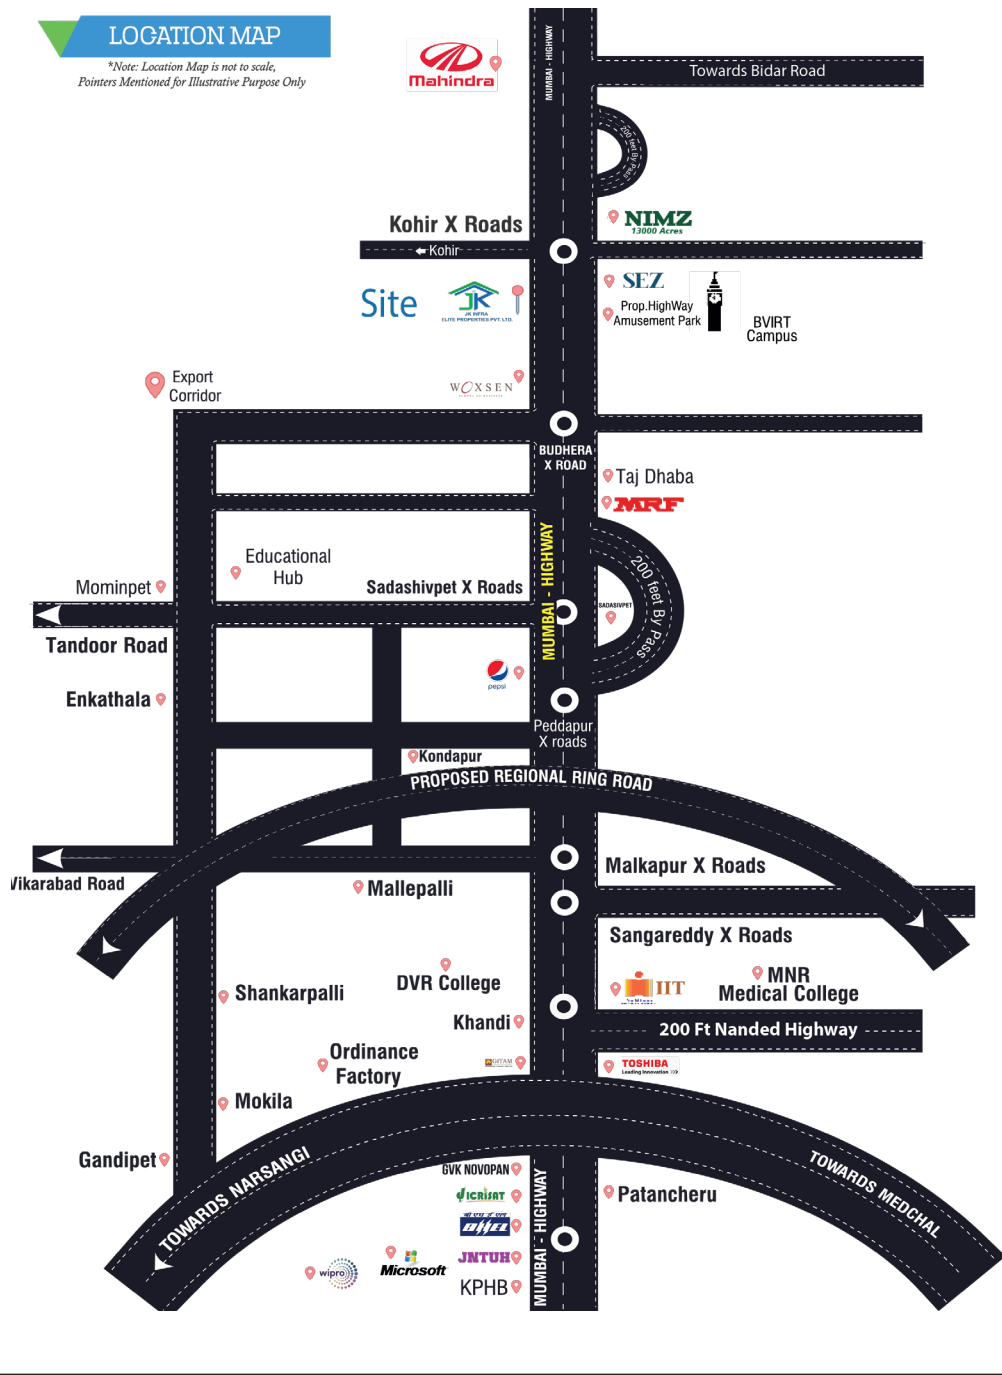

LOCATION MAP

LOCATION HIGHLIGHTS

Piramal Healthcare Industry

MRF Tyre Manufacturing Unit

WOXSEN University

IIT Hyderabad

Toshiba Transmissions

GITAM University

AUROBINDO Pharma

TRITON Electric Vehicles

United Breweries Ltd

Mahindra Tractors

NIMZ Project in 13000 acres

Carlsberg Breweries Ltd

Defense HUB (VEM Tech)

Hyderabad Bullet Train

SCAN FOR LOCATION